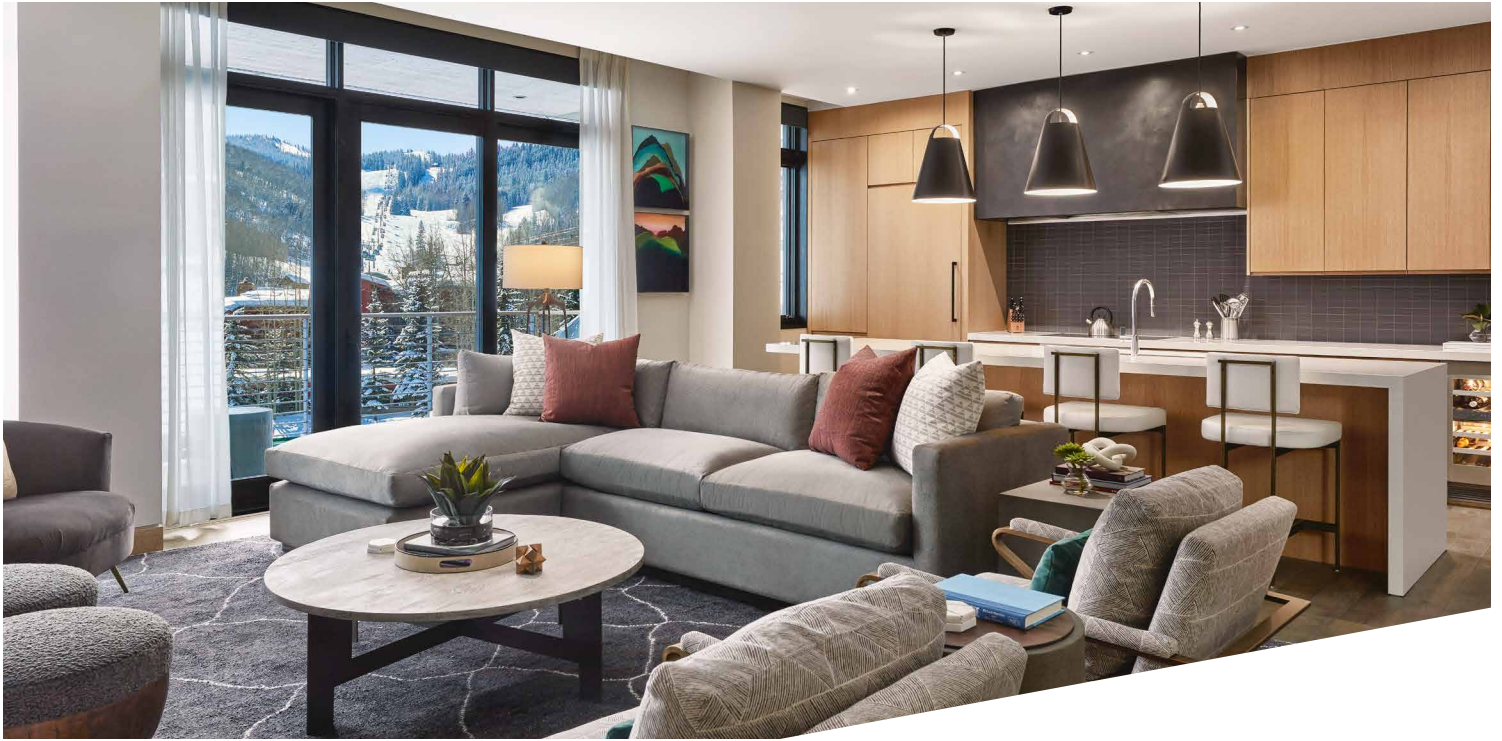

ONE

SNOWMASS
the
RESIDENCE CLUB

406 EAST

2 BEDROOM / 2 BATHROOM • 1,599 SQ. FT.

FINISH PACKAGE: ALPINE REFINED
FOUNDERS CLUB PRICING STARTING
AT \$118,800

OWN THE ULTIMATE MOUNTAIN ESCAPE.

- Amazing location with expansive skiing, hiking, and biking trails of Snowmass Resort right out your door
- Ski-in/ski-out living in the heart of Base Village with private owner's ski locker and gear room
- Global vacation options with One Snowmass Inspirato Membership
- Luxurious amenities include Sky Terrace with infinity-edged spa pool and fire pit, fitness center, new restaurants and shopping, and private members Inspirato Lounge perfect for après fun
- Plus, on-site concierge and property management services
- Airport and local area transportation

970-924-9155
OneSnowmassResidenceClub.com

Slifer Smith
& Frampton
Real Estate

ONE

SNOWMASS
the
RESIDENCE CLUB

PLAZA & MOUNTAIN

RESIDENCE HIGHLIGHTS

- Great location overlooking the ski way with easy access to all the events and activities of Snowmass Base Village
- Private outdoor deck with stunning views of both the vibrant ski slopes and serene down-valley mountains
- Relax with your coffee while enjoying the warmth of the early-morning sun
- Entertain family and friends in the comfortable and refined living area with signature iron-clad wrapped fireplace
- Contemporary kitchen made for large family gatherings with four-seat kitchen island and chef-inspired Gaggenau appliances
- Cozy dining area perfect for a lively family game night or romantic candlelit dinner
- Unwind after a day on the slopes in the spa-like primary bath with soaking tub