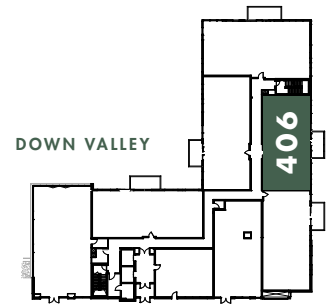

ONE

SNOWMASS
the
RESIDENCE CLUB

PLAZA & MOUNTAIN

RESIDENCE HIGHLIGHTS

- Great location overlooking the ski way with easy access to all the events and activities of Snowmass Base Village
- Private outdoor deck with stunning views of both the vibrant ski slopes and serene down-valley mountains
- Relax with your coffee while enjoying the warmth of the early-morning sun
- Entertain family and friends in the comfortable and refined living area with signature iron-clad wrapped fireplace
- Contemporary kitchen made for large family gatherings with four-seat kitchen island and chef-inspired Gaggenau appliances
- Cozy dining area perfect for a lively family game night or romantic candlelit dinner
- Unwind after a day on the slopes in the spa-like primary bath with soaking tub