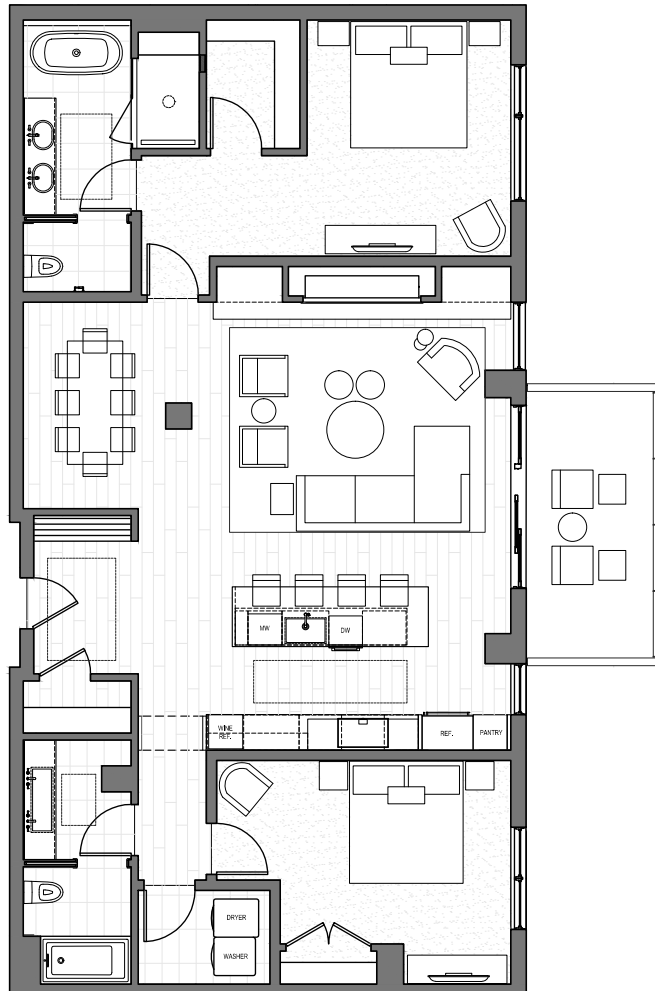

ONE

SNOWMASS
the
RESIDENCE CLUB

406 EAST

2 BEDROOM / 2 BATHROOM • 1,599 SQ. FT.

FINISH PACKAGE: ALPINE REFINED
FOUNDERS CLUB PRICING STARTING
AT \$118,800

OWN THE ULTIMATE MOUNTAIN ESCAPE.

- Amazing location with expansive skiing, hiking, and biking trails of Snowmass Resort right out your door
- Ski-in/ski-out living in the heart of Base Village with private owner's ski locker and gear room
- Global vacation options with One Snowmass Inspirato Membership
- Luxurious amenities include Sky Terrace with infinity-edged spa pool and fire pit, fitness center, new restaurants and shopping, and private members Inspirato Lounge perfect for après fun
- Plus, on-site concierge and property management services
- Airport and local area transportation

970-924-9155
OneSnowmassResidenceClub.com

Slifer Smith
& Frampton
Real Estate

ONE

SNOWMASS
the
RESIDENCE CLUB

PLAZA & MOUNTAIN

RESIDENCE HIGHLIGHTS

- Great location overlooking the ski way with easy access to all the events and activities of Snowmass Base Village
- Private outdoor deck with stunning views of both the vibrant ski slopes and serene down-valley mountains
- Relax with your coffee while enjoying the warmth of the early-morning sun
- Entertain family and friends in the comfortable and refined living area with signature iron-clad wrapped fireplace
- Contemporary kitchen made for large family gatherings with four-seat kitchen island and chef-inspired Gaggenau appliances
- Cozy dining area perfect for a lively family game night or romantic candlelit dinner
- Unwind after a day on the slopes in the spa-like primary bath with soaking tub