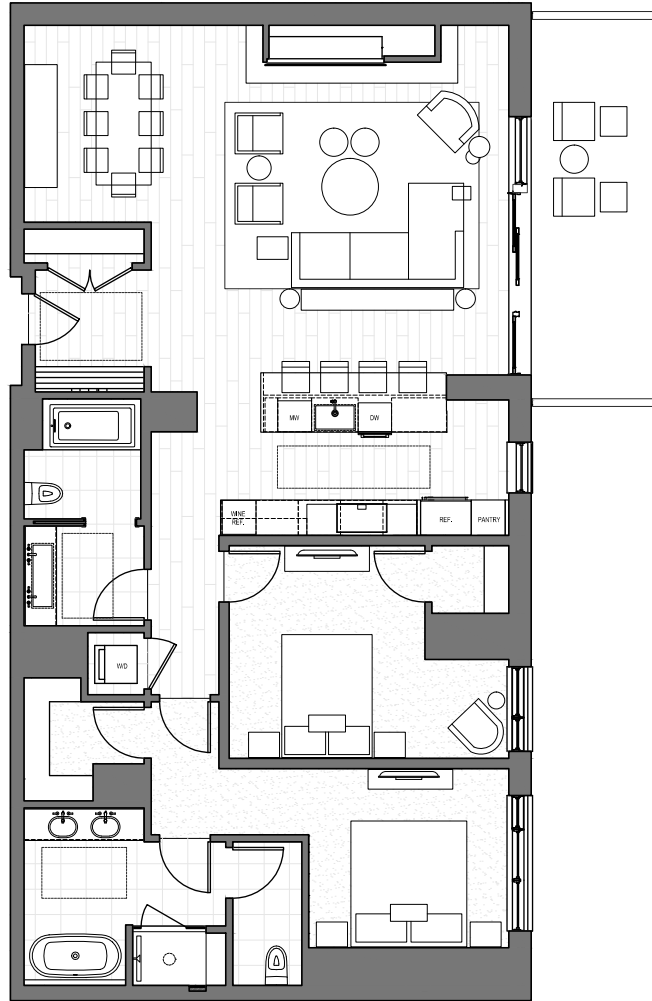

ONE

SNOWMASS
the
RESIDENCE CLUB

306 EAST

2 BEDROOM / 2 BATHROOM • 1,697 SQ. FT.

FINISH PACKAGE: ALPINE REFINED
FOUNDERS CLUB PRICING STARTING
AT \$113,400

LIVE WHERE YOU PLAY!

- Amazing location with expansive skiing, hiking, and biking trails of Snowmass Resort right out your door
- Ski-in/ski-out living in the heart of Base Village with private owner's ski locker and gear room
- Global vacation options with One Snowmass Inspirato Membership
- Luxurious amenities include Sky Terrace with infinity-edged spa pool and fire pit, fitness center, new restaurants and shopping, and private members Inspirato Lounge perfect for après fun
- Plus, on-site concierge and property management services
- Airport and local area transportation

970-924-9155
OneSnowmassResidenceClub.com

Slifer Smith
& Frampton
Real Estate

ONE

SNOWMASS
the
RESIDENCE CLUB

PLAZA & MOUNTAIN

RESIDENCE HIGHLIGHTS

- Spacious deck located off the great room brings the beauty of Snowmass inside with stunning ski-slope and down-valley views
- Mountain-contemporary kitchen design ideal for entertaining with four-seat island and chef-inspired Gaggenau appliances
- Cozy dining nook perfect for bringing family and friends together at the end of a day on the slopes
- Comfortable, refined living area with signature iron-clad fireplace
- Private primary suite with walk-in closet and spa-like, five-piece primary bathroom and soaking tub
- Second bathroom doubles as a powder room for entertaining